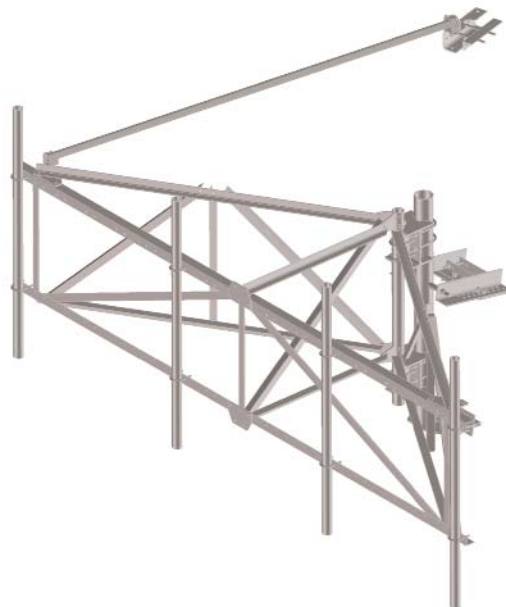

10' WIDE ANTENNA FRAME CO-LOCATION KIT

WITH STANDOFF

The Kit is designed to fit a wide variety of towers with pipe legs from 1 3/4" through 8 5/8" OD and angle legs from 2 1/2" x 2 1/2" through 8" x 8". Accommodates tower leg slopes from 0° to 15 1/2°.

Kit Includes:

- 1 - Universal Adjustable Slope Pipe mount
- 1 - 10' wide Antenna Frame with 3.5' Standoff
- 1 - Stabilizing Rod with Mounting Bracket
- 3 - 2 3/8" OD x 7' Antenna Mounting Pipes

Product Number	Description	List Price
B2945	10' Frame with 3 Antenna Mounting Pipes	\$1,69400

12'-9" WIDE ANTENNA FRAME CO-LOCATION KIT

WITH STANDOFF

The kit is designed to fit a wide variety of towers with pipe legs from 1 3/4" through 8 5/8" OD and angle legs from 2 1/2" x 2 1/2" through 8" x 8". Accommodates tower leg slopes from 0° to 15 1/2°.

The Kit includes:

- 1 - Universal Adjustable Slope Pipe Mount
- 1 - 12'-9" Wide Antenna Frame with 4.5' Standoff
- 1 - Stabilizing Rod with Mounting Bracket
- 4 - 2 3/8" OD x 7' Antenna Mounting Pipes

Product Number	Description	List Price
B2942	12'-9" Frame with 4 Antenna Mounting Pipes	\$1,617.00