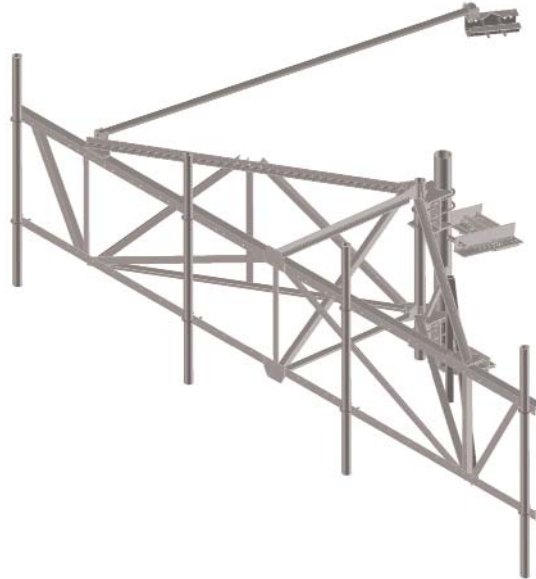

10' WIDE ANTENNA FRAME CO-LOCATION KIT

WITH STANDOFF

The Kit is designed to fit a wide variety of towers with pipe legs from 1 3/4" through 8 5/8" OD and angle legs from 2 1/2" x 2 1/2" through 8" x 8". Accommodates tower leg slopes from 0° to 15 1/2°.

The Kit includes:

- 1 - Universal Adjustable Slope Pipe Mount
- 1 - 12'-9" Wide Antenna Frame with 4.5' Standoff
- 1 - Stabilizing Rod with Mounting Bracket
- 4 - 2 3/8" OD x 7' Antenna Mounting Pipes

Product Number	Description	List Price
B2942	12'-9" Frame with 4 Antenna Mounting Pipes	\$1,617.00

CO-LOCATION KITS

TOWER KITS

19.2

16'-0" WIDE ANTENNA FRAME CO-LOCATION KIT

WITH STANDOFF

The Kit is designed to fit a wide variety of towers with pipe legs from 1³/₄" through 8⁵/₈" OD and angle legs from 2¹/₂" x 2¹/₂" through 8" x 8". Accommodates tower leg slopes from 0° to 15¹/₂°.

The Kit includes:

- 1 - Universal Adjustable Slope Pipe Mount
- 1 - 16'-0" wide Antenna Frame with 4.5' Standoff
- 1 - Stabilizing Rod with Mounting Bracket
- 4 - 2³/₈" OD x 7" Antenna Mounting Pipes

Product Number	Description	List Price
B2943	16'-0" Frame with 4 Antenna Mounting Pipes	\$1,637.00