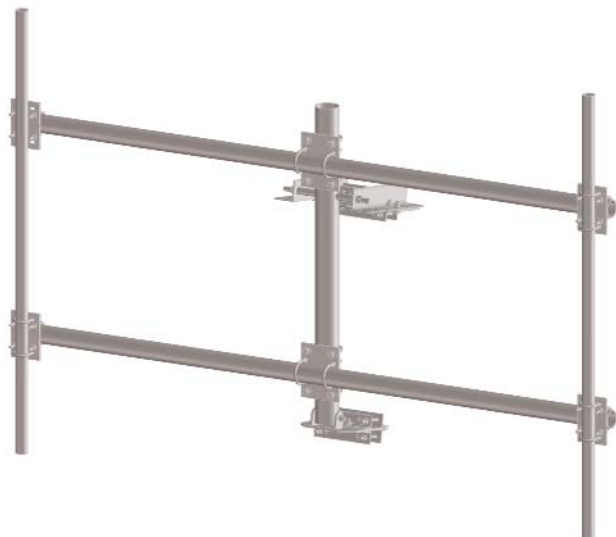

Product Number	Description	List Price
B3137	10' Frame with 2 Antenna Mounting Pipes	$670.00